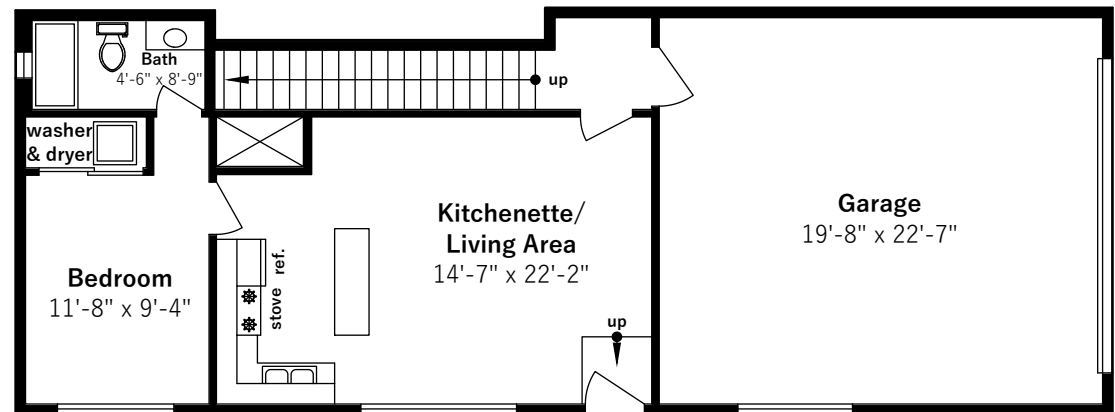

# 6850 Gunn Drive

Oakland, CA 94611

<b>Estimated Total Finished Square Footage: 2,366 sqft</b>
Main Level: 1,720 sqft
Lower Level: 646 sqft

<b>Estimated Total Unfinished Square Footage: 475 sqft</b>
Garage: 475 sqft

Interior room dimensions are shown, but all square footage is calculated from the outside perimeter of exterior walls. Porches and balconies are not included in calculations. Finished square footage does not imply fully permitted space.

**Main Level**  
approx. 1,710 sqft

**Lower Level**  
approx. 646 sqft

Any and all information on this drawing is for illustrative purposes only and is deemed reliable, but not guaranteed. All information requires independent verification.