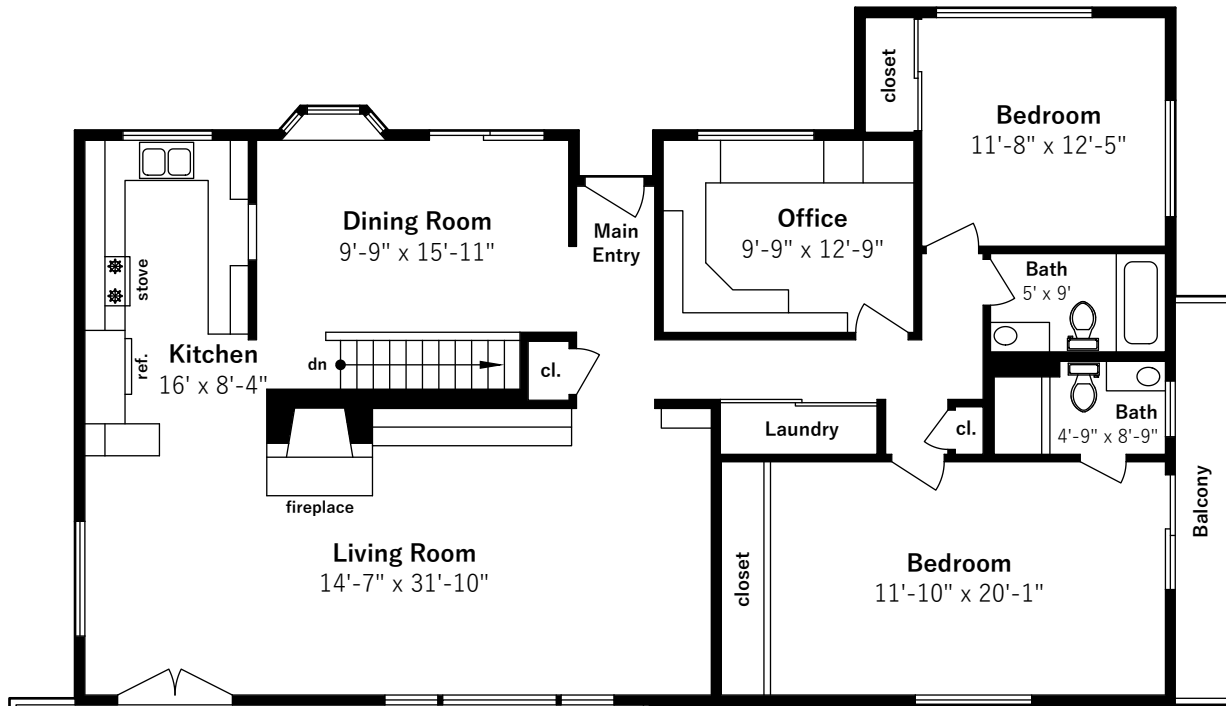

# 6850 Gunn Drive

Oakland, CA 94611

<b>Estimated Total Finished Square Footage: 2,366 sqft</b>
Main Level: 1,720 sqft
Lower Level: 646 sqft

<b>Estimated Total Unfinished Square Footage: 475 sqft</b>
Garage: 475 sqft

Interior room dimensions are shown, but all square footage is calculated from the outside perimeter of exterior walls. Porches and balconies are not included in calculations. Finished square footage does not imply fully permitted space.

**Main Level**  
approx. 1,710 sqft

**Lower Level**  
approx. 646 sqft

Any and all information on this drawing is for illustrative purposes only and is deemed reliable, but not guaranteed. All information requires independent verification.